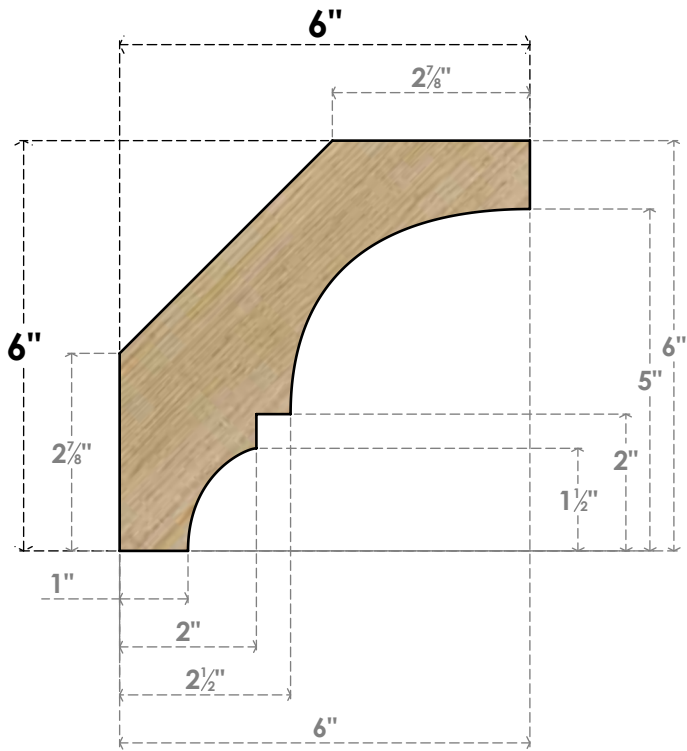

BRC06X06X06BOA00RDF

6"W X 6"D X 6"H BALBOA ROUGH SAWN BRACE, DOUGLAS FIR

SIDE

FRONT

EKENA MILLWORK
 2300 WEST MAIN ST.
 CLARKSVILLE, TX 75426
 TOLL FREE: 866-607-0453
 WWW.EKENAMILLWORK.COM

NOTES

1. INSTALLATION TO BE COMPLETED IN ACCORDANCE WITH MANUFACTURER'S SPECIFICATIONS.
2. DRAWING MAY NOT BE TO SCALE
3. THIS DRAWING IS INTENDED FOR DESIGN AND PLANNING PURPOSES ONLY.
4. ALL INFORMATION CONTAINED HEREIN WAS CURRENT AT THE TIME OF DEVELOPMENT BUT MUST BE REVIEWED AND APPROVED BY THE PRODUCT MANUFACTURER TO BE CONSIDERED ACCURATE.
5. PRODUCTS ARE NOT KILN DRIED. THIS ITEM IS UNIQUE AND WILL CONTAIN THE NATURAL VARIATIONS THAT THE WOOD SPECIES OFFERS. THIS MAY RESULT IN VARIATIONS UP TO 1/4"