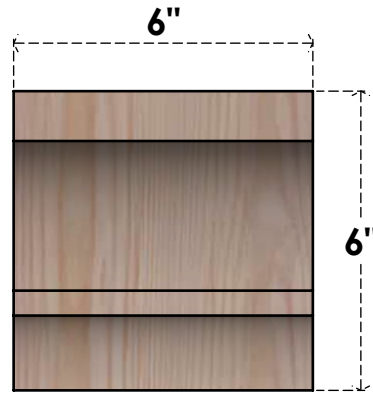

BRC06X06X06BOA00RDF

6"W X 6"D X 6"H BALBOA ROUGH SAWN BRACE, DOUGLAS FIR

SIDE

FRONT

EKENA MILLWORK
 2300 WEST MAIN ST.
 CLARKSVILLE, TX 75426
 TOLL FREE: 866-607-0453
 WWW.EKENAMILLWORK.COM

NOTES

1. INSTALLATION TO BE COMPLETED IN ACCORDANCE WITH MANUFACTURER'S SPECIFICATIONS.
2. DRAWING MAY NOT BE TO SCALE
3. THIS DRAWING IS INTENDED FOR DESIGN AND PLANNING PURPOSES ONLY.
4. ALL INFORMATION CONTAINED HEREIN WAS CURRENT AT THE TIME OF DEVELOPMENT BUT MUST BE REVIEWED AND APPROVED BY THE PRODUCT MANUFACTURER TO BE CONSIDERED ACCURATE.
5. PRODUCTS ARE NOT KILN DRIED. THIS ITEM IS UNIQUE AND WILL CONTAIN THE NATURAL VARIATIONS THAT THE WOOD SPECIES OFFERS. THIS MAY RESULT IN VARIATIONS UP TO 1/4"